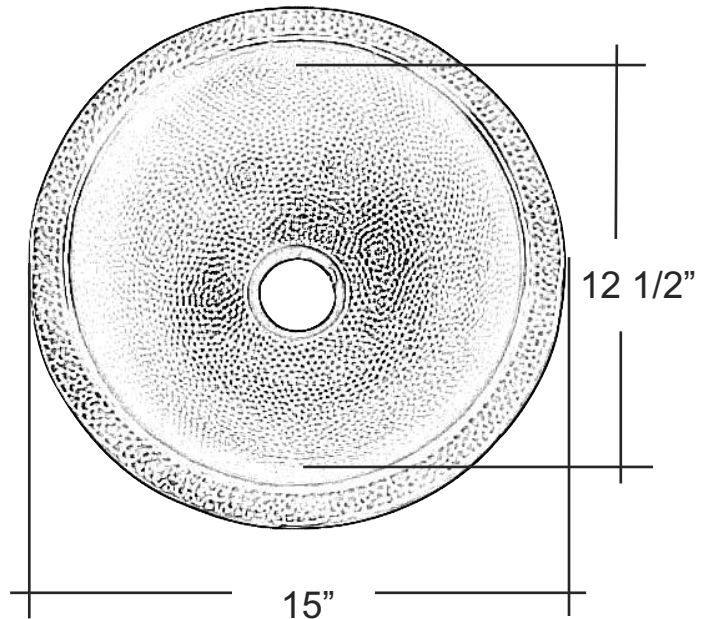

MEDIUM COPPER LAVATORY BOWL

Cat. No.
6722

W: 15"

D: 15"

Interior Dimensions:

Basin Interior: 12 1/2" diameter
Basin Depth: 7"

Features:

- ▶ 18 Gauge Metal
- ▶ Undermount
- ▶ Round
- ▶ Includes Overflow and Drain Opening for Standard 1 1/4" Drain Fitting
- ▶ Also Available as Self-rimming (#6723)
- ▶ Copper is a Living Finish and will Patina Over Time
- ▶ Pewter will Not Patina Under Normal Circumstances

Finishes:

AC Hammered Antique Copper
PE Hammered Pewter

Compliance Certification
Material is consistent with
UNS C81100 Copper Casting
Alloy with respect to chemical
composition.

Dimensions of fixture are nominal and may vary. Dimensions and specifications subject to change without notice.